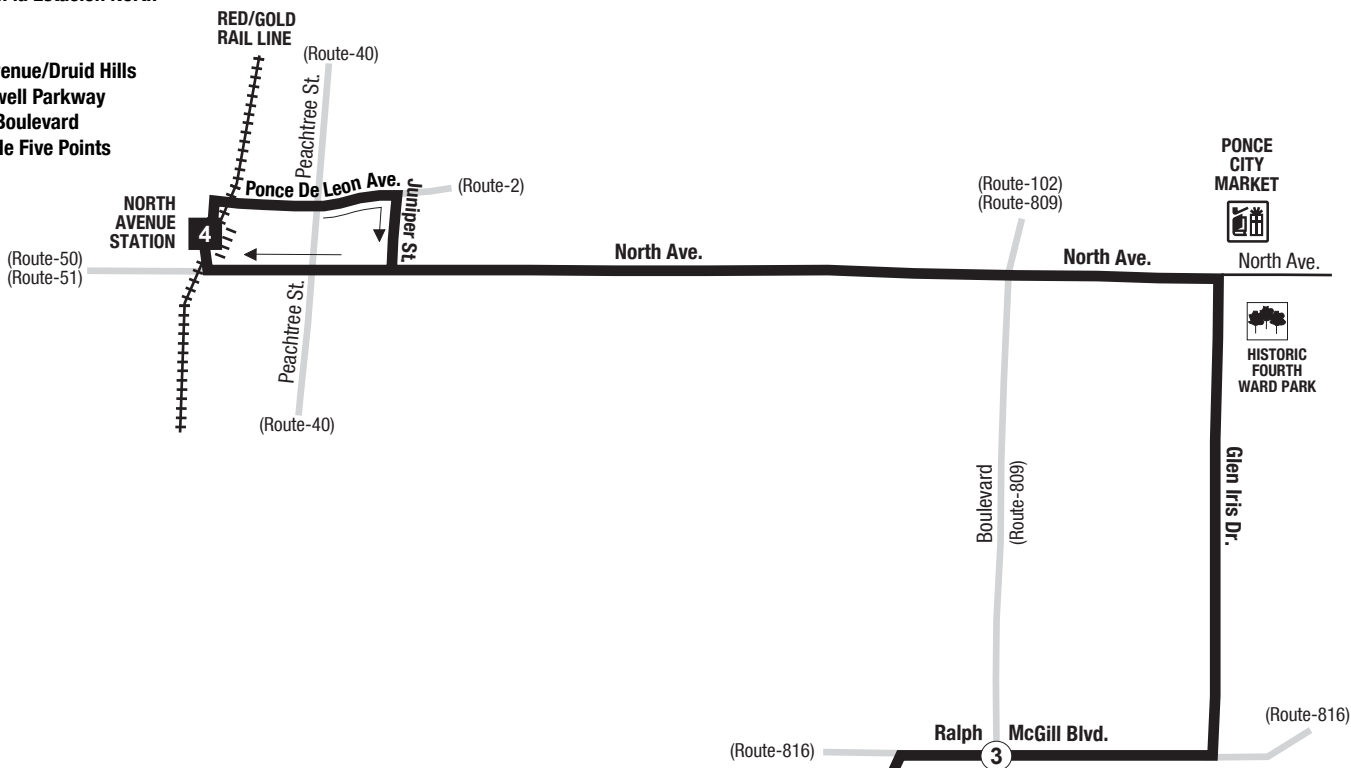

**Routes intersecting at North Avenue Station:  
Rutas intersectando en la Estación North Avenue:**

- 2-Ponce De Leon Avenue/Druid Hills
- 50-Donald Lee Hollowell Parkway
- 51-Joseph E. Boone Boulevard
- 102-North Avenue/Little Five Points
- 899-Old Fourth Ward
- Xpress
- CobbLinc

**NORTH  
NORTE**

— INTERSECTING ROUTES  
Rutas Intersectando

**GEORGIA STATE STATION**  
(Route-21)  
(Route-55)  
(Route-813)

**Routes intersecting at Georgia State Station:  
Rutas intersectando en la Estación Georgia State:**

- 107-Glenwood
- 813-Atlanta University Center
- 899-Old Fourth Ward

**Routes intersecting at King Memorial Station:  
Rutas intersectando en la Estación King Memorial:**

- 9-Boulevard/Tilson Road
- 809-Monroe Drive/Boulevard
- 899-Old Fourth Ward