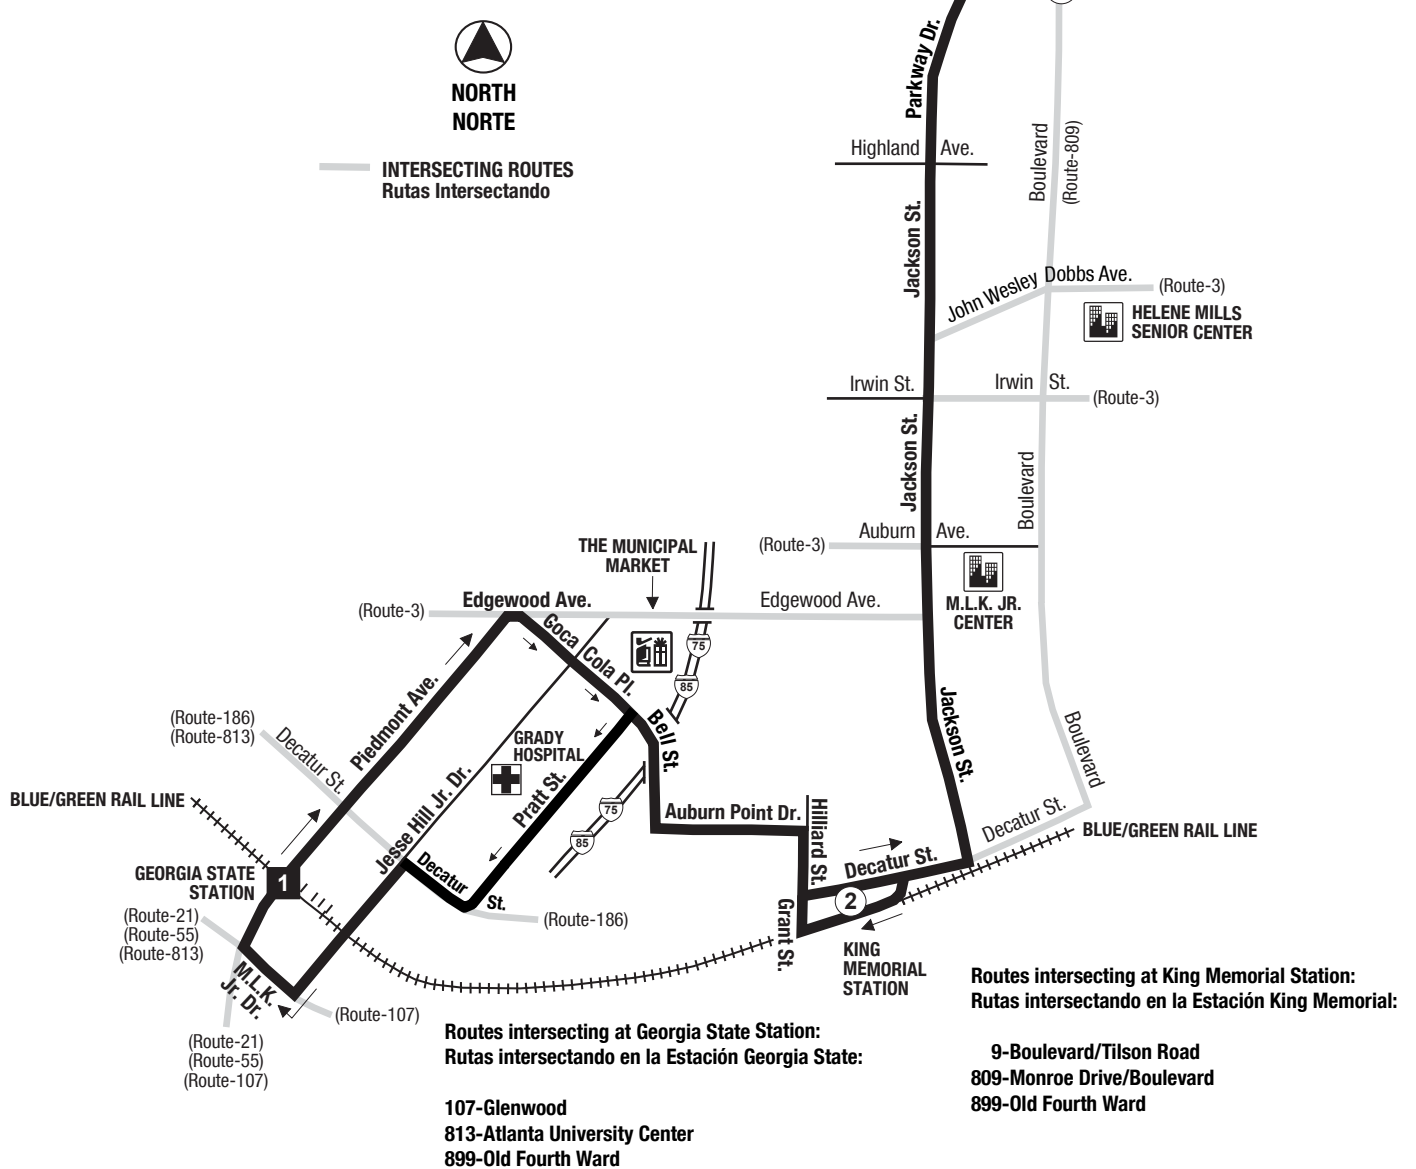

**Routes intersecting at North Avenue Station:  
Rutas intersectando en la Estación North Avenue:**

- 2-Ponce De Leon Avenue/Druid Hills
- 50-Donald Lee Hollowell Parkway
- 51-Joseph E. Boone Boulevard
- 102-North Avenue/Little Five Points
- 899-Old Fourth Ward
- Xpress
- CobbLinc

**NORTH  
NORTE**

— INTERSECTING ROUTES  
Rutas Intersectando

**GEORGIA STATE STATION**  
(Route-21)  
(Route-55)  
(Route-813)

**Routes intersecting at Georgia State Station:  
Rutas intersectando en la Estación Georgia State:**

- 107-Glenwood
- 813-Atlanta University Center
- 899-Old Fourth Ward

**Routes intersecting at King Memorial Station:  
Rutas intersectando en la Estación King Memorial:**

- 9-Boulevard/Tilson Road
- 809-Monroe Drive/Boulevard
- 899-Old Fourth Ward